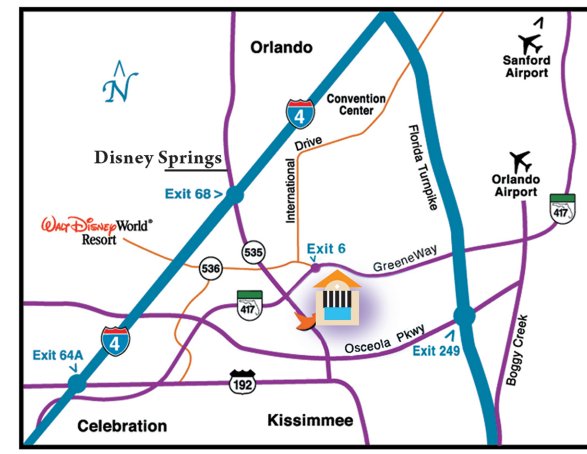

PRST STD
U.S. POSTAGE
PAID
PERMIT #3347
ORLANDO, FL

Lake Buena Vista Factory Stores
15657 State Road 535, Orlando, FL 32821
I-4: Exit 68, 2 miles South on State Road 535
Osceola Parkway: Exit State Road 535, North 1/2 mile
Kissimmee: Hwy 192 to State Road 535, North 1 mile
South Central Florida GreeneWay: Exit 6 to World Center Drive, left State Road 535, 1/2 mile

LAKE BUENA VISTA FACTORY STORES Discount Coupons

20% Off
Purchase of \$100 or More!

Valid only at Lake Buena Vista Factory Stores location only. Must present coupon to receive offer. Cannot be combined with any other coupons or offers. Not valid on previous purchases or purchase of gift cards. See store for details.

Shop Nike Factory Store located at the back of this open-air Outlet Center.
Aéropostale, American Eagle, Carter's/ Oshkosh B' Gosh, Calvin Klein, Crocs, **Disney Outlet**, Express Factory Outlet, Fantastic Pin Co, Flip Flop Shops, **Fantasy Town**, Gap Outlet, G By GUESS, Jockey, Just Watches, LakeConnect, Levi's® Outlet, Loft Outlet, 89th & Madison, Nike Factory Store, O Maleiro Luggage Store, Old Navy Outlet, Perfume Outlet, **Prime Box Outlet**, Rack Room Shoes, Rawlings Factory Store - sporting goods, SAS Shoes, **Skechers**, Tommy Hilfiger-Adults & Kids, **Team Outlet Store & Welcome Center** featuring Orlando Magic, Orlando City, Orlando Pride gear & tickets, U.S. Polo Assn., Under Armour & more.
Food Options: LBV Eatery (Cantina Brazil, Lacador Grill, Love Boba Bubble House, Savor Sushi & Thai Cuisine). World of Coffee Shop & Restaurant, Frankie Farrell's Pub & Grille Restaurant.

From I-4: Exit 68, 2 Miles South on State Road (SR) 535 or from Kissimmee: Hwy 192 to SR 535, North 1 Mile or from Osceola Parkway: Exit SR 535, North 1/2 Mile or from South Central Florida GreeneWay: Exit 6 to World Center Drive, left State Road 535 1/2 Mile